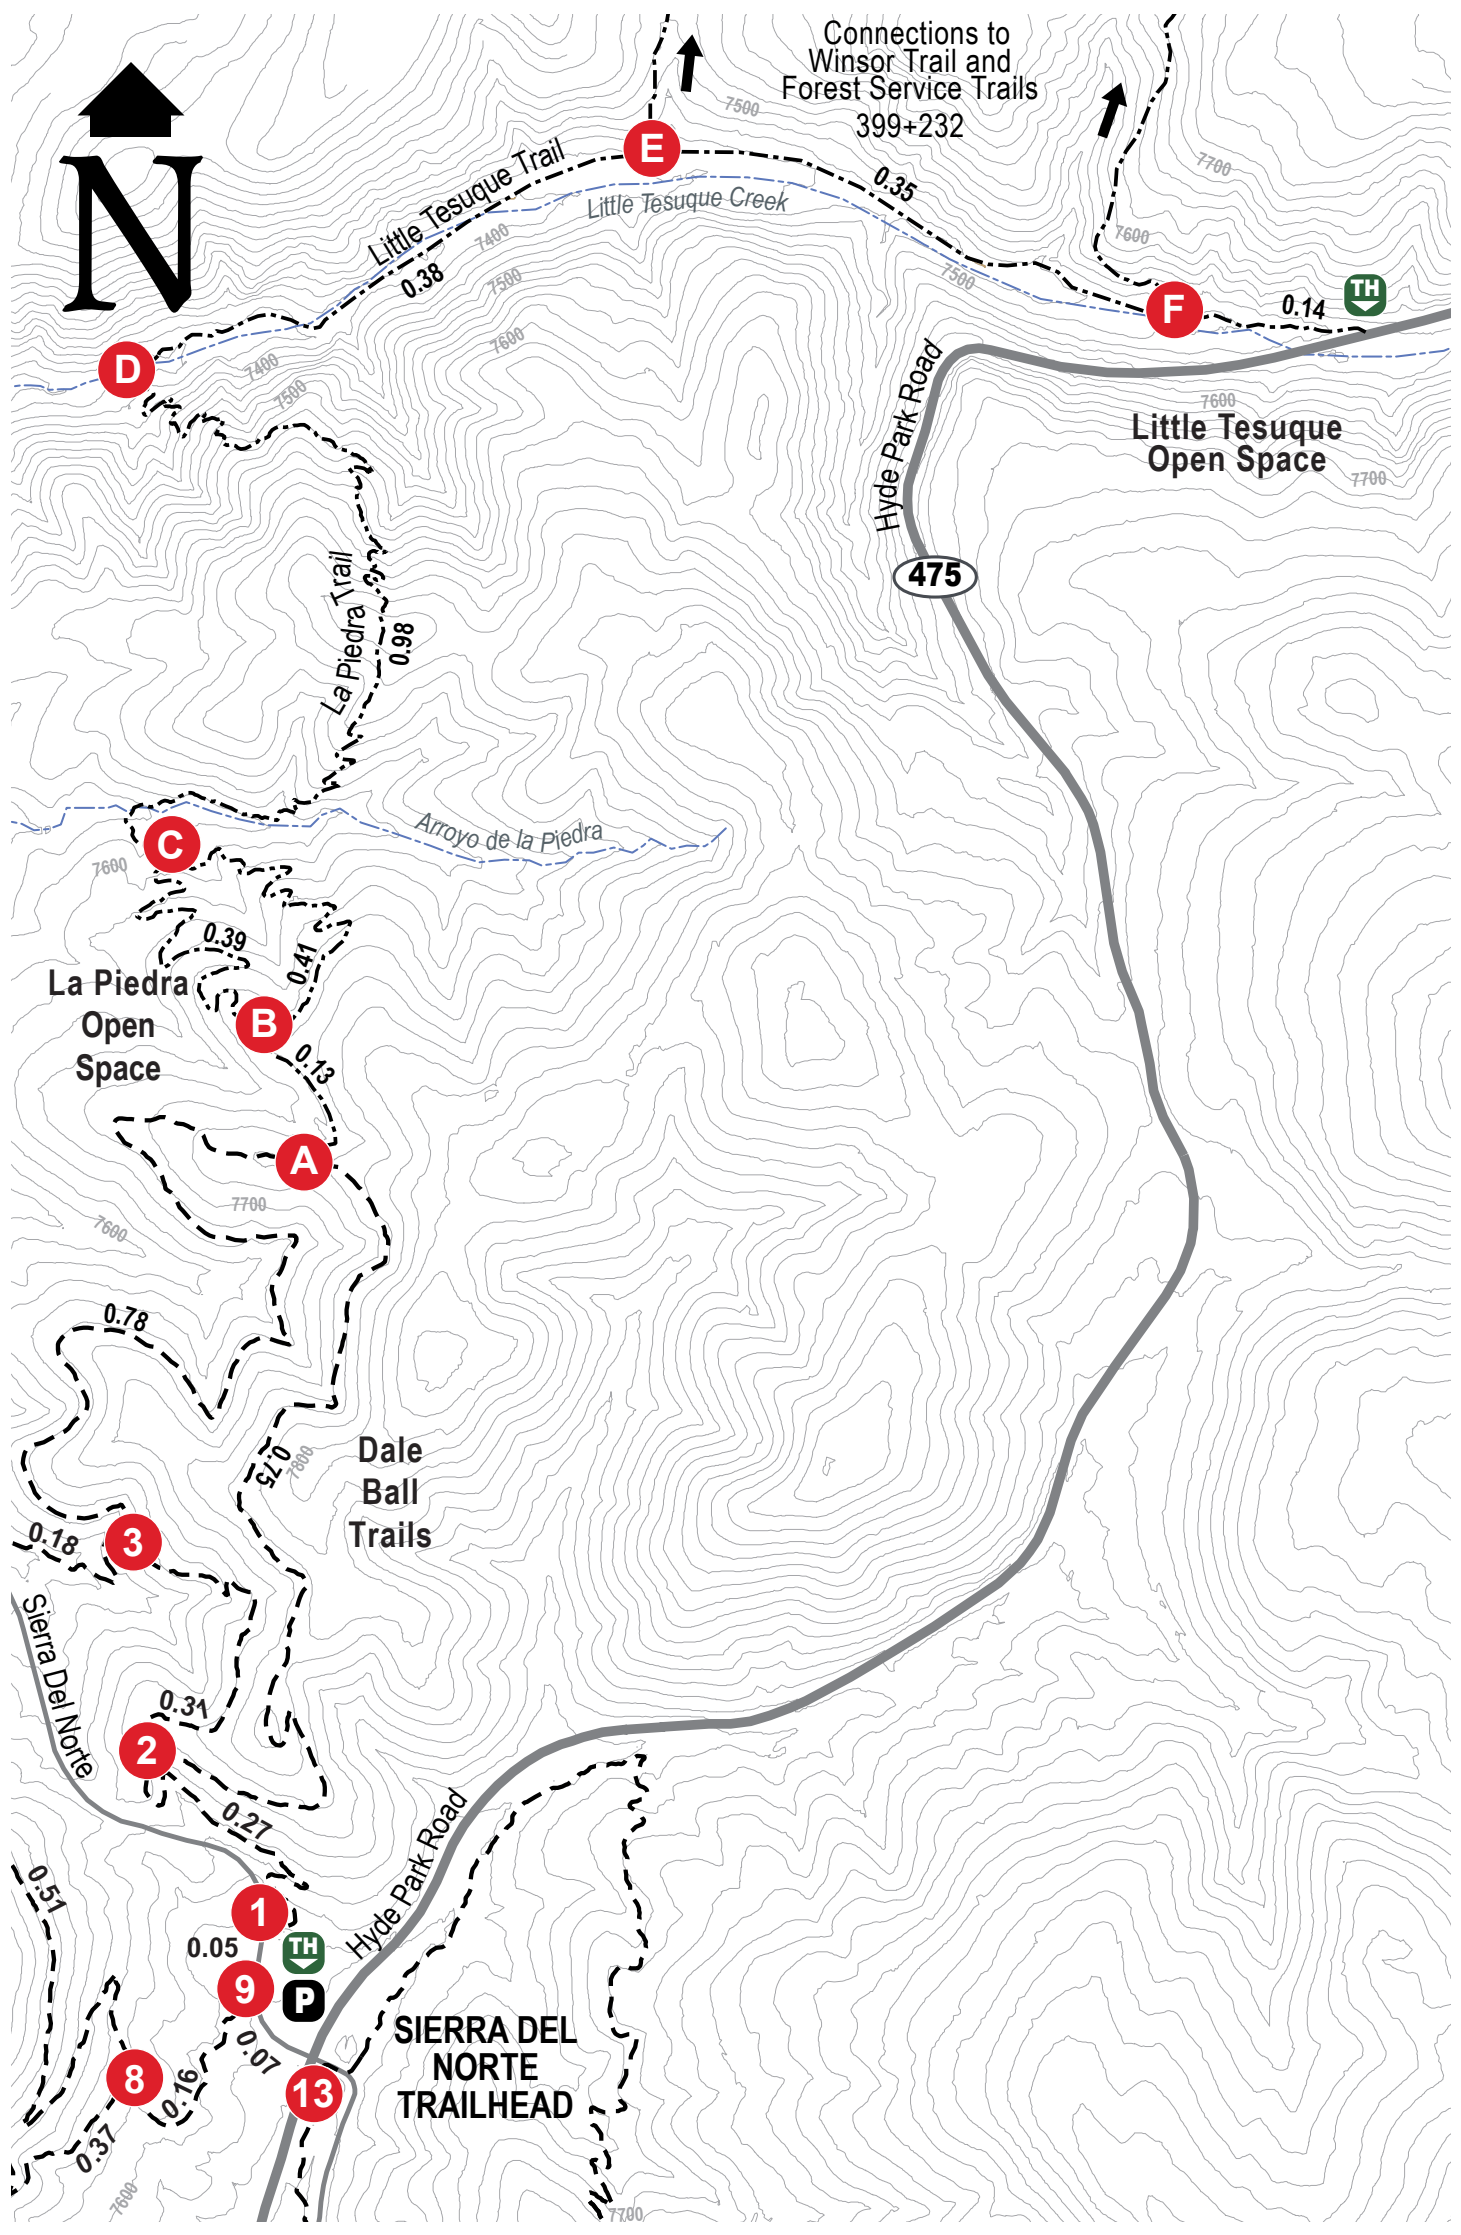

Connections to
Winsor Trail and
Forest Service Trails
399+232

D

E

F

C

B

A

3

2

1

9

8

13

Dale
Ball
Trails

SIERRA DEL
NORTE
TRAILHEAD

Little Tesuque
Open Space

La Piedra
Open
Space

Hyde Park Road

Hyde Park Road
475

Sierra Del Norte

Arroyo de la Piedra

La Piedra Trail

Little Tesuque Trail

Little Tesuque Creek

0.38

0.35

0.14

0.39

0.41

0.13

0.78

0.18